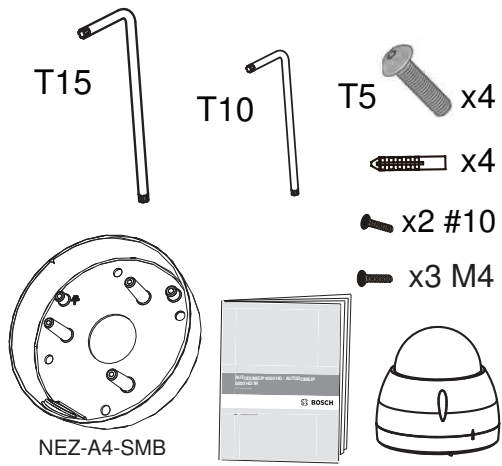

1 |

2 |

3 |

4 |

5 |

6 |

7 |

8 |

AUTODOME IP 4000 HD

en Quick Installation Guide - Surface Mount

View & Configure

<http://downloadstore.boschsecurity.com/>

Bosch Video Client

Video Security Client

Configuration Manager

Bosch Security Systems, Inc.
 1706 Hempstead Road
 Lancaster, PA, 17601
 USA
www.boschsecurity.com
 © Bosch Security Systems, Inc., 2015