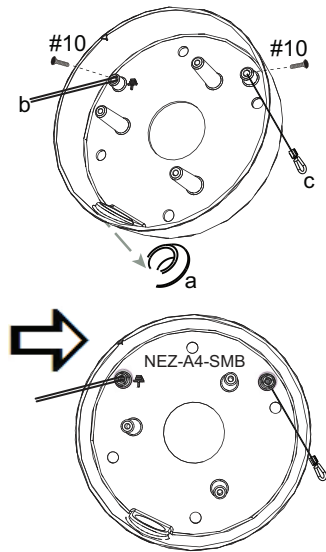

1 |

2 |

3 |

4 |

5 |

6 |

7 |

8 |

AUTODOME IP 4000 HD

en Quick Installation Guide - Surface Mount

View & Configure

<http://downloadstore.boschsecurity.com/>

Bosch Video Client

Video Security Client

Configuration Manager

Bosch Security Systems, Inc.
 1706 Hempstead Road
 Lancaster, PA, 17601
 USA
www.boschsecurity.com
 © Bosch Security Systems, Inc., 2015