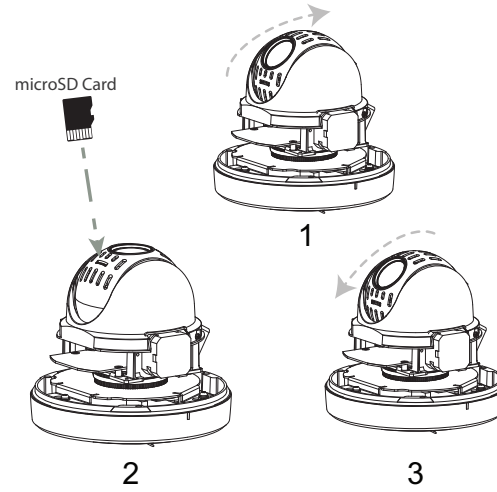

1 |

2 |

3 |

4 |

5 |

6 |

7 |

8 |

AUTODOME IP 4000 HD

en Quick Installation Guide - Surface Mount

View & Configure

<http://downloadstore.boschsecurity.com/>

Bosch Video Client

Video Security Client

Configuration Manager

Bosch Security Systems, Inc.
 1706 Hempstead Road
 Lancaster, PA, 17601
 USA
www.boschsecurity.com
 © Bosch Security Systems, Inc., 2015