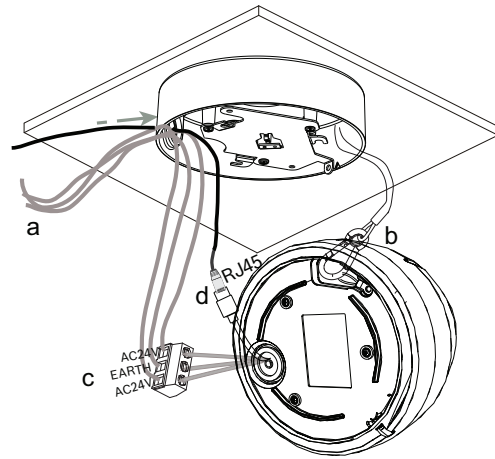

AUTODOME IP 4000 HD

en Quick Installation Guide - Surface Mount

View & Configure

<http://downloadstore.boschsecurity.com/>

Bosch Video Client

Video Security Client

Configuration Manager

Bosch Security Systems, Inc.
 1706 Hempstead Road
 Lancaster, PA, 17601
 USA
www.boschsecurity.com
 © Bosch Security Systems, Inc., 2015