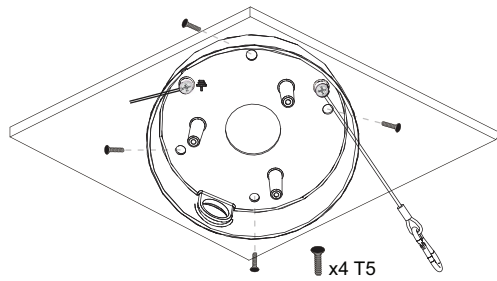

1 |

2 |

3 |

4 |

5 |

6 |

7 |

8 |

AUTODOME IP 4000 HD

en Quick Installation Guide - Surface Mount

View & Configure

<http://downloadstore.boschsecurity.com/>

Bosch Video Client

Video Security Client

Configuration Manager

Bosch Security Systems, Inc.
 1706 Hempstead Road
 Lancaster, PA, 17601
 USA
www.boschsecurity.com
 © Bosch Security Systems, Inc., 2015