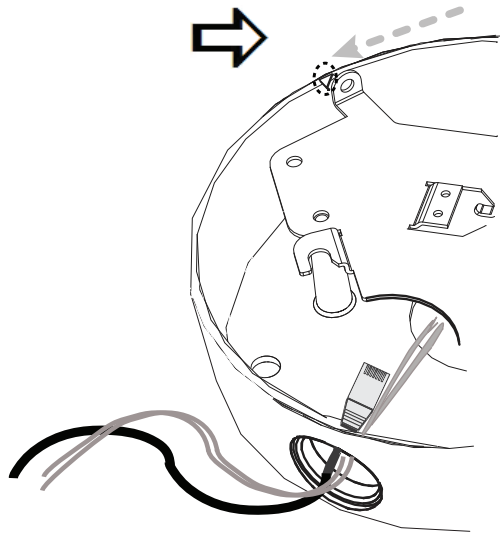

AUTODOME IP 4000 HD

en Quick Installation Guide - Surface Mount

View & Configure

<http://downloadstore.boschsecurity.com/>

Bosch Video Client

Video Security Client

Configuration Manager

Bosch Security Systems, Inc.
 1706 Hempstead Road
 Lancaster, PA, 17601
 USA
www.boschsecurity.com
 © Bosch Security Systems, Inc., 2015