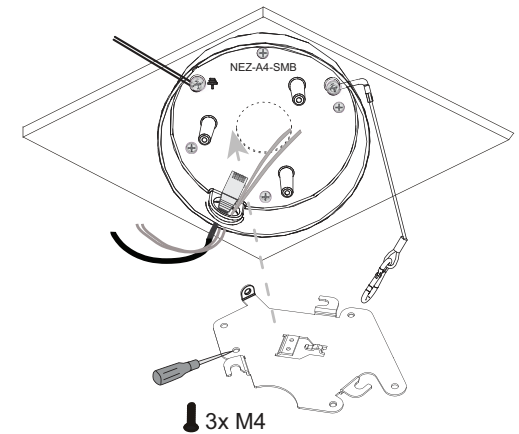

1 |

2 |

3 |

4 |

5 |

6 |

7 |

8 |

AUTODOME IP 4000 HD

en Quick Installation Guide - Surface Mount

View & Configure

<http://downloadstore.boschsecurity.com/>

Bosch Video Client

Video Security Client

Configuration Manager

Bosch Security Systems, Inc.
 1706 Hempstead Road
 Lancaster, PA, 17601
 USA
www.boschsecurity.com
 © Bosch Security Systems, Inc., 2015