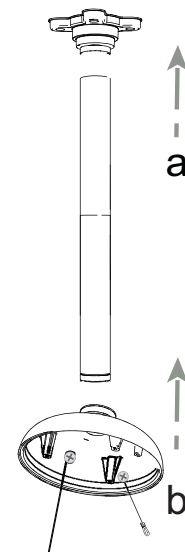

1 |

2 |

3 |

4 |

5 |

6 |

7 |

8 |

AUTODOME IP 4000 HD

en Quick Installation Guide - Pipe Mount

View & Configure

<http://downloadstore.boschsecurity.com/>

Bosch Video Client

Video Security Client

Configuration Manager

Bosch Security Systems, Inc.
 1706 Hempstead Road
 Lancaster, PA, 17601
 USA
www.boschsecurity.com
 © Bosch Security Systems, Inc., 2015