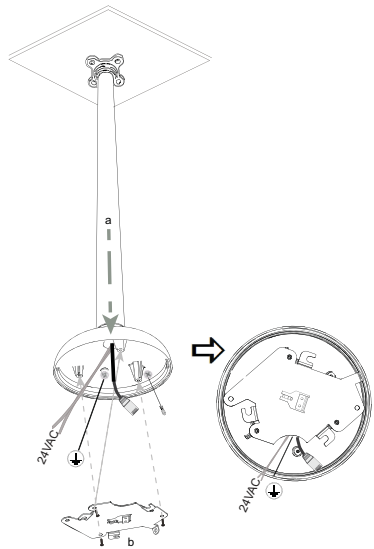

1 |

2 |

3 |

4 |

5 |

6 |

7 |

8 |

AUTODOME IP 4000 HD

en Quick Installation Guide - Pipe Mount

View & Configure

<http://downloadstore.boschsecurity.com/>

Bosch Video Client

Video Security Client

Configuration Manager

Bosch Security Systems, Inc.
 1706 Hempstead Road
 Lancaster, PA, 17601
 USA
www.boschsecurity.com
 © Bosch Security Systems, Inc., 2015