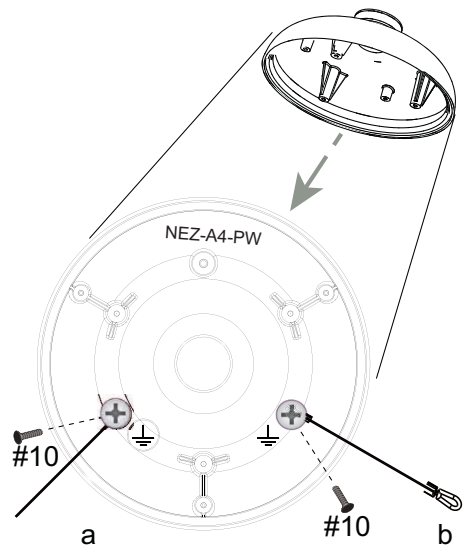

1 |

2 |

3 |

4 |

5 |

6 |

7 |

8 |

AUTODOME IP 4000 HD

en Quick Installation Guide - Pipe Mount

View & Configure

<http://downloadstore.boschsecurity.com/>

Bosch Video Client

Video Security Client

Configuration Manager

Bosch Security Systems, Inc.
 1706 Hempstead Road
 Lancaster, PA, 17601
 USA
www.boschsecurity.com
 © Bosch Security Systems, Inc., 2015