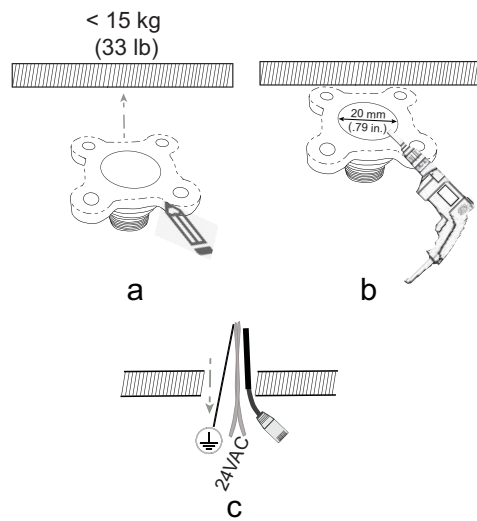

1 |

2 |

3 |

4 |

5 |

6 |

7 |

8 |

AUTODOME IP 4000 HD

en Quick Installation Guide - Pipe Mount

View & Configure

<http://downloadstore.boschsecurity.com/>

Bosch Video Client

Video Security Client

Configuration Manager

Bosch Security Systems, Inc.
 1706 Hempstead Road
 Lancaster, PA, 17601
 USA
www.boschsecurity.com
 © Bosch Security Systems, Inc., 2015