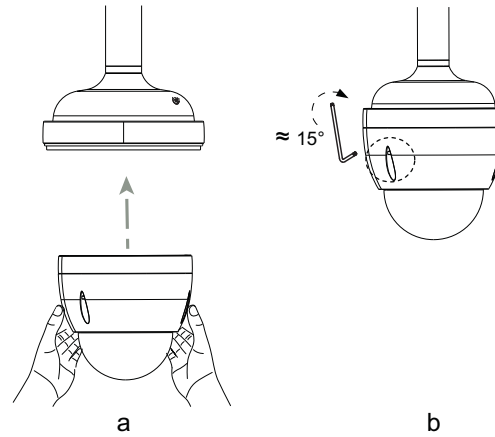

AUTODOME IP 4000 HD

en Quick Installation Guide - Pipe Mount

View & Configure

<http://downloadstore.boschsecurity.com/>

Bosch Video Client

Video Security Client

Configuration Manager

Bosch Security Systems, Inc.
 1706 Hempstead Road
 Lancaster, PA, 17601
 USA
www.boschsecurity.com
 © Bosch Security Systems, Inc., 2015