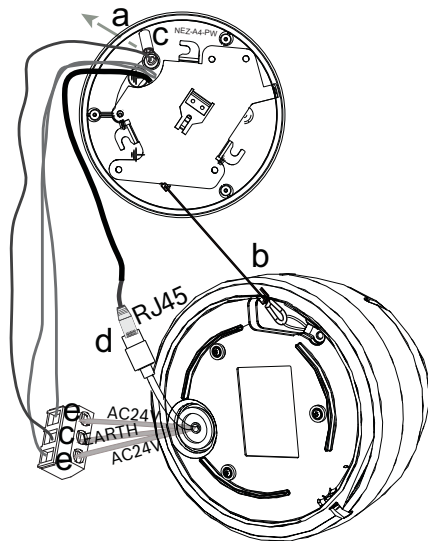

AUTODOME IP 4000 HD

en Quick Installation Guide - Pipe Mount

View & Configure

<http://downloadstore.boschsecurity.com/>

Bosch Video Client

Video Security Client

Configuration Manager

Bosch Security Systems, Inc.
 1706 Hempstead Road
 Lancaster, PA, 17601
 USA
www.boschsecurity.com
 © Bosch Security Systems, Inc., 2015