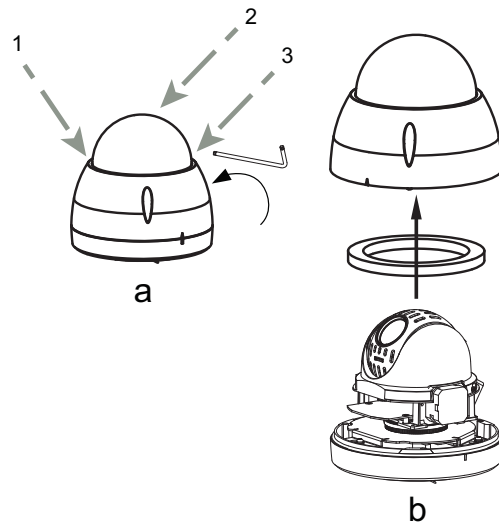

1 |

2 |

3 |

4 |

5 |

6 |

7 |

8 |

AUTODOME IP 4000 HD

en Quick Installation Guide - Pipe Mount

View & Configure

<http://downloadstore.boschsecurity.com/>

Bosch Video Client

Video Security Client

Configuration Manager

Bosch Security Systems, Inc.
 1706 Hempstead Road
 Lancaster, PA, 17601
 USA
www.boschsecurity.com
 © Bosch Security Systems, Inc., 2015