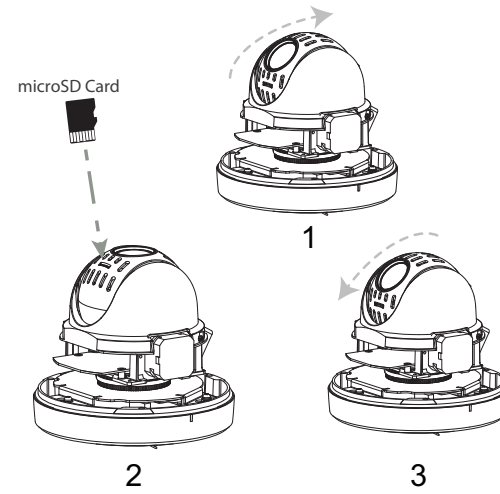

1 |

2 |

3 |

4 |

5 |

6 |

7 |

8 |

AUTODOME IP 4000 HD

en Quick Installation Guide - Pipe Mount

View & Configure

<http://downloadstore.boschsecurity.com/>

Bosch Video Client

Video Security Client

Configuration Manager

Bosch Security Systems, Inc.
 1706 Hempstead Road
 Lancaster, PA, 17601
 USA
www.boschsecurity.com
 © Bosch Security Systems, Inc., 2015