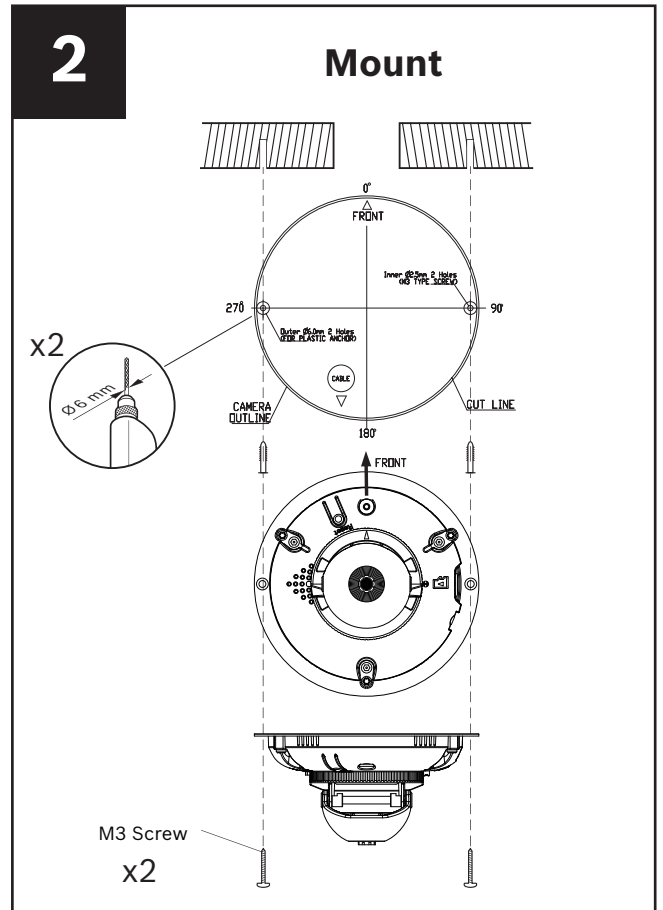

## NUC-20012-F2, NUC-20002-F2

"This product is intended to be supplied by a Listed Power Unit marked "Class 2", "LPS", or "Limited Power Source" and output rated 12Vdc, 0.32A minimum; or 24Vdc, 0.16A minimum."