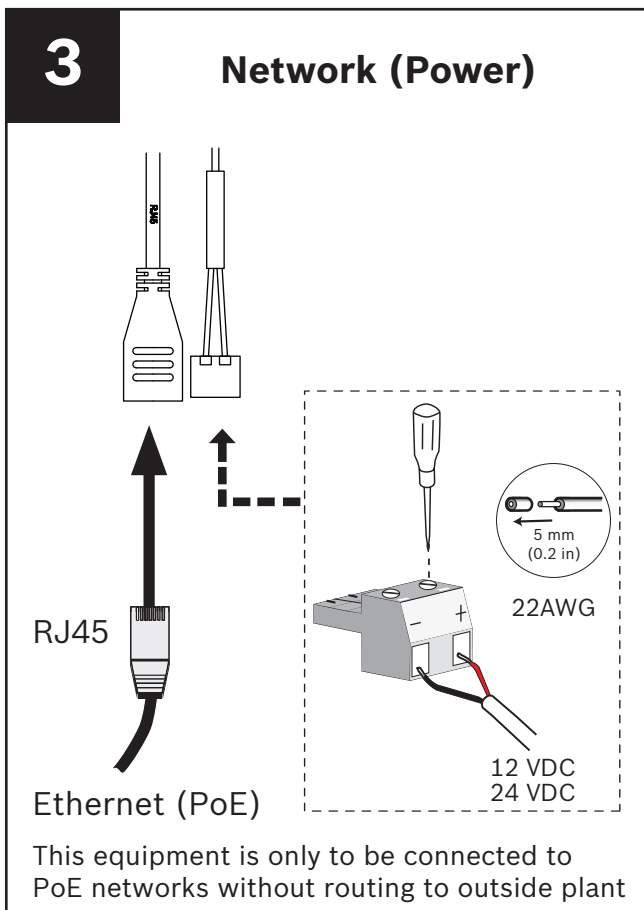

## NUC-20012-F2, NUC-20002-F2

"This product is intended to be supplied by a Listed Power Unit marked "Class 2", "LPS", or "Limited Power Source" and output rated 12Vdc, 0.32A minimum; or 24Vdc, 0.16A minimum."