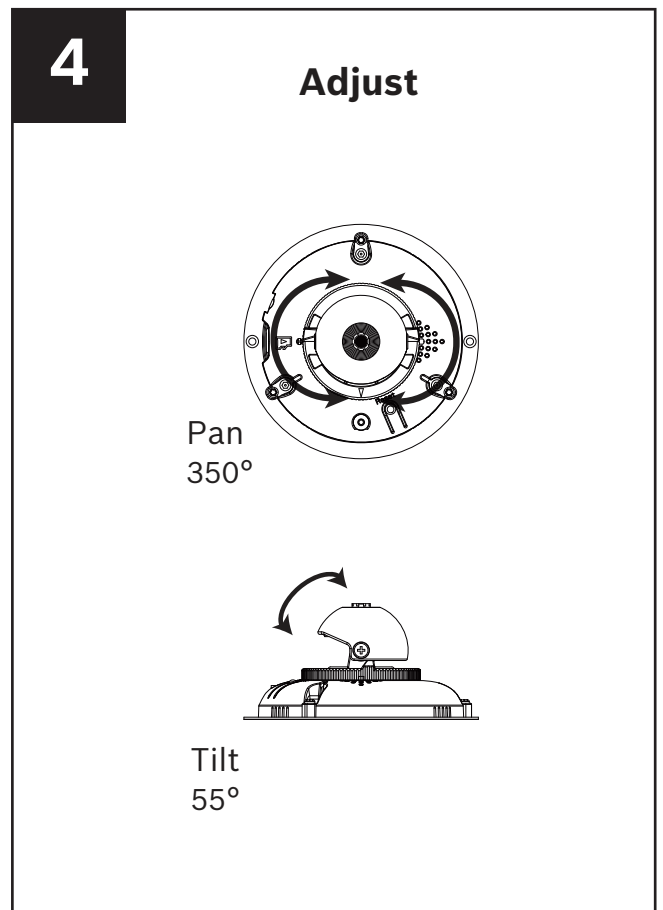

## NUC-20012-F2, NUC-20002-F2

"This product is intended to be supplied by a Listed Power Unit marked "Class 2", "LPS", or "Limited Power Source" and output rated 12Vdc, 0.32A minimum; or 24Vdc, 0.16A minimum."