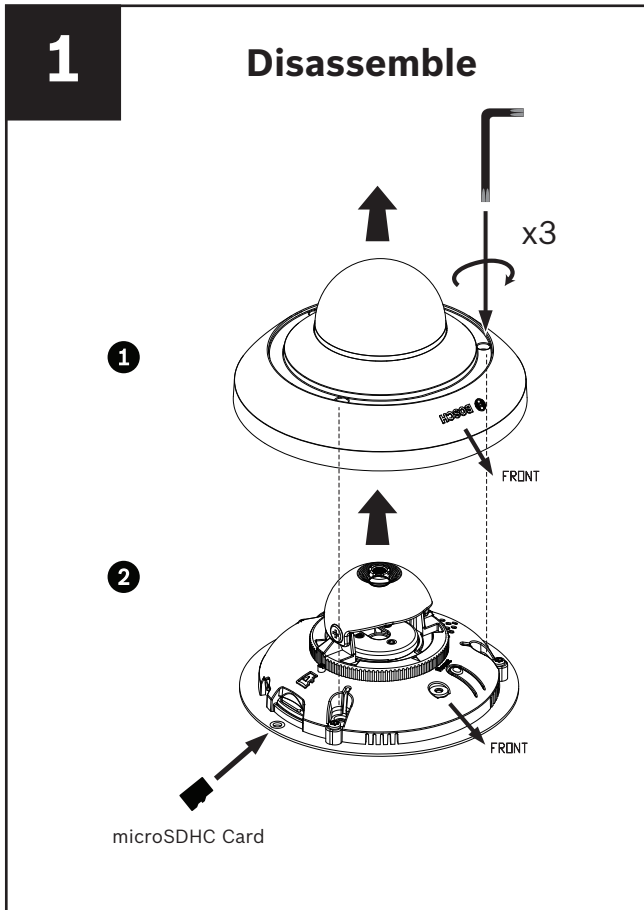

## NUC-20012-F2, NUC-20002-F2

"This product is intended to be supplied by a Listed Power Unit marked "Class 2", "LPS", or "Limited Power Source" and output rated 12Vdc, 0.32A minimum; or 24Vdc, 0.16A minimum."